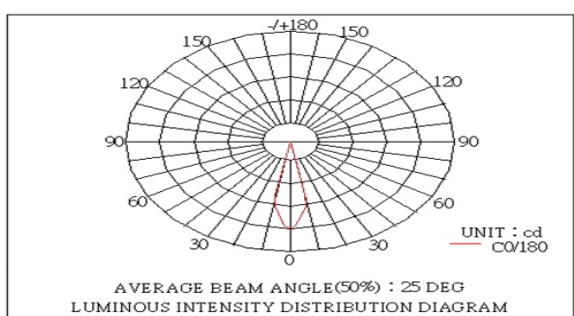

7W CEILING LIGHT LED SERIES

SPECIFICATION

Operation Voltage: 100-240VAC 50/60Hz

Power Consumption: 7W ± 10%

Power Factor: > 0.9

CRI: Ra > 90

Output Luminance: 700 ± 10% (Warm)

Output Luminance: 880 ± 10% (White)

Color Temperatur: 2700K ± 100K (Warm)

Color Temperatur: 5700K ± 100K (White)

Diminsion: 108x37mm

Light distribution curve

Illuminance at a distance

Distance (m)	L.D (cm)	Lux
0.0m		
1.0m	50CM	1800Lux
2.0m	80CM	1000Lux
3.0m	115CM	600Lux